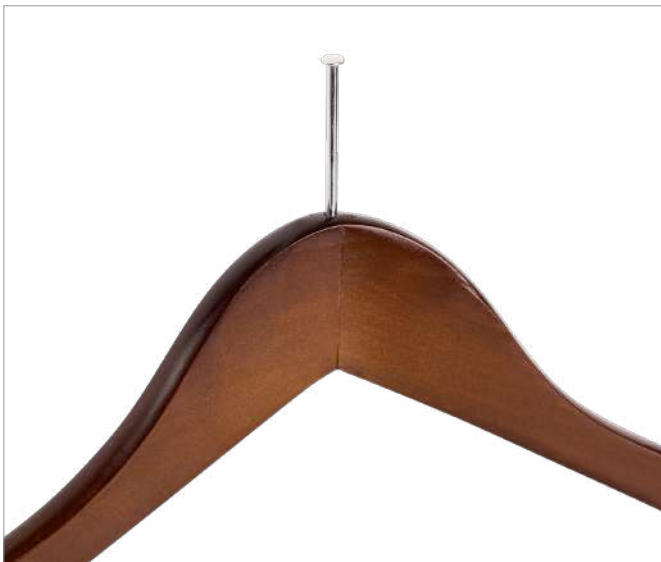

CHELSEA

Guest Hanger with Security Pin

CORBY

Specification

Dark Wood
0.10kg

CHELSEA

Guest Hanger with Security Pin

CORBY

ABOUT THIS PRODUCT

The Chelsea Guest Hanger combines style, sustainability, and security for your hotel rooms. Made from solid wood, this eco-friendly black hanger features a secure pin, ensuring it stays in place. For additional ease, we also offer a security pin ring to keep your hangers securely in guest rooms. With its dark wood finish and practical design, it's the perfect choice for both durability and peace of mind.