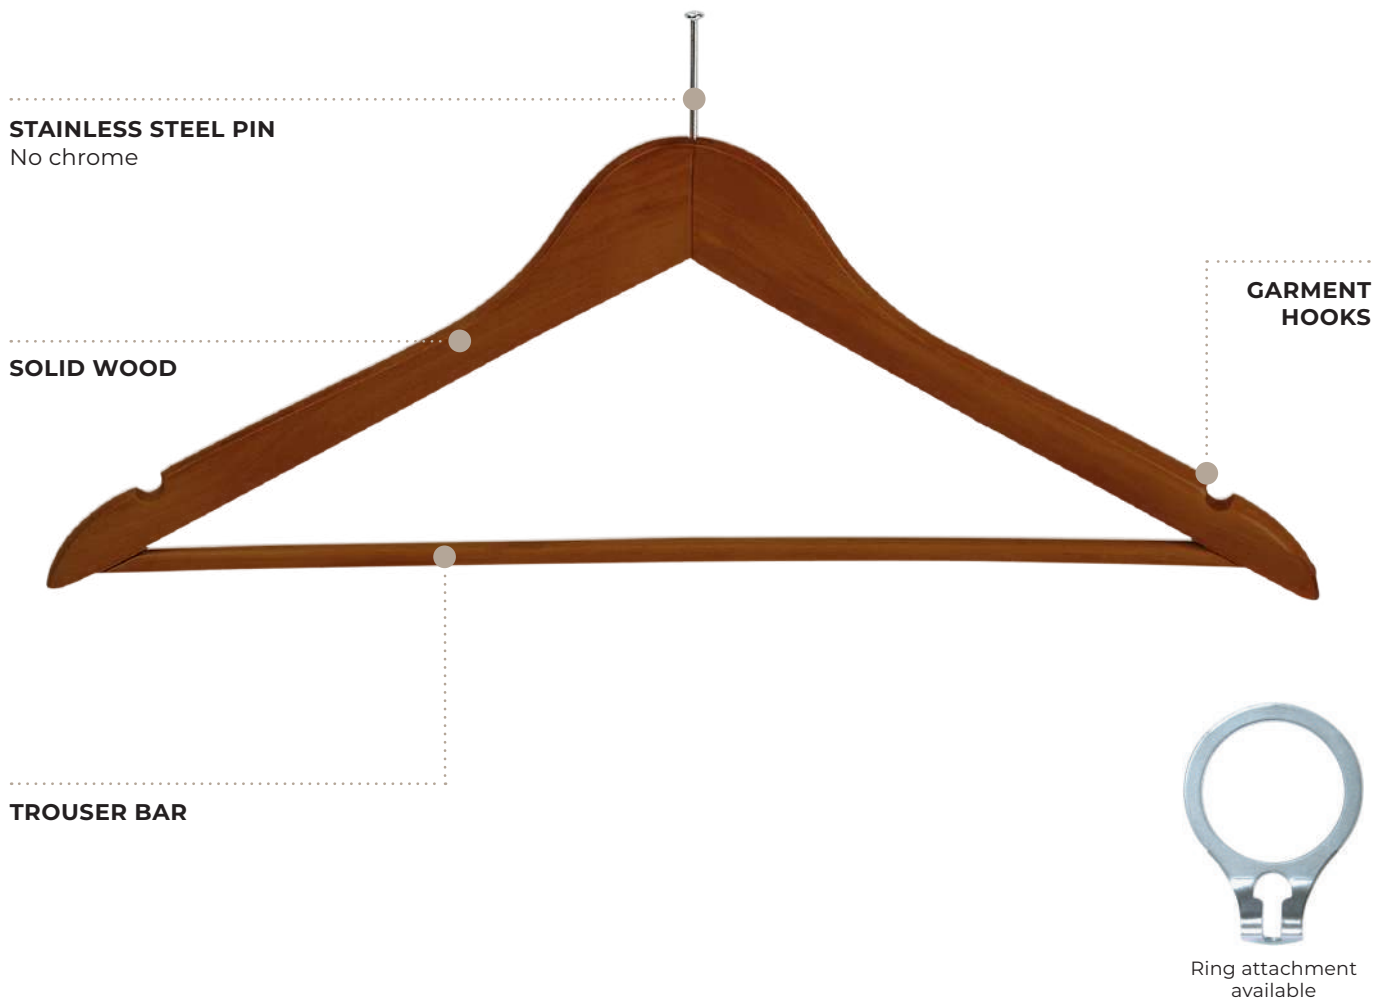

CHELSEA

Guest Hanger with Security Pin

CORBY

Specification

Dark Wood
0.10kg

CHELSEA

Guest Hanger with Security Pin

CORBY

ABOUT THIS PRODUCT

The Chelsea Guest Hanger combines style, sustainability, and security for your hotel rooms. Made from solid wood, this eco-friendly black hanger features a secure pin, ensuring it stays in place. For additional ease, we also offer a security pin ring to keep your hangers securely in guest rooms. With its dark wood finish and practical design, it's the perfect choice for both durability and peace of mind.