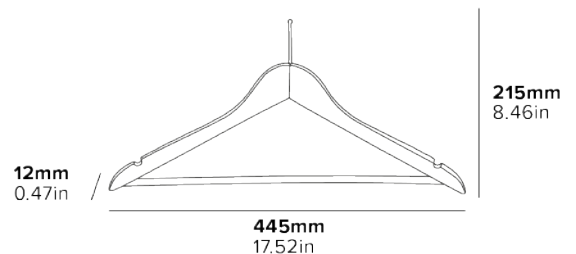

CHELSEA

Guest Hanger with Security Pin

CORBY

Specification

Dark Wood
0.10kg

CHELSEA

Guest Hanger with Security Pin

CORBY

ABOUT THIS PRODUCT

The Chelsea Guest Hanger combines style, sustainability, and security for your hotel rooms. Made from solid wood, this eco-friendly black hanger features a secure pin, ensuring it stays in place. For additional ease, we also offer a security pin ring to keep your hangers securely in guest rooms. With its dark wood finish and practical design, it's the perfect choice for both durability and peace of mind.