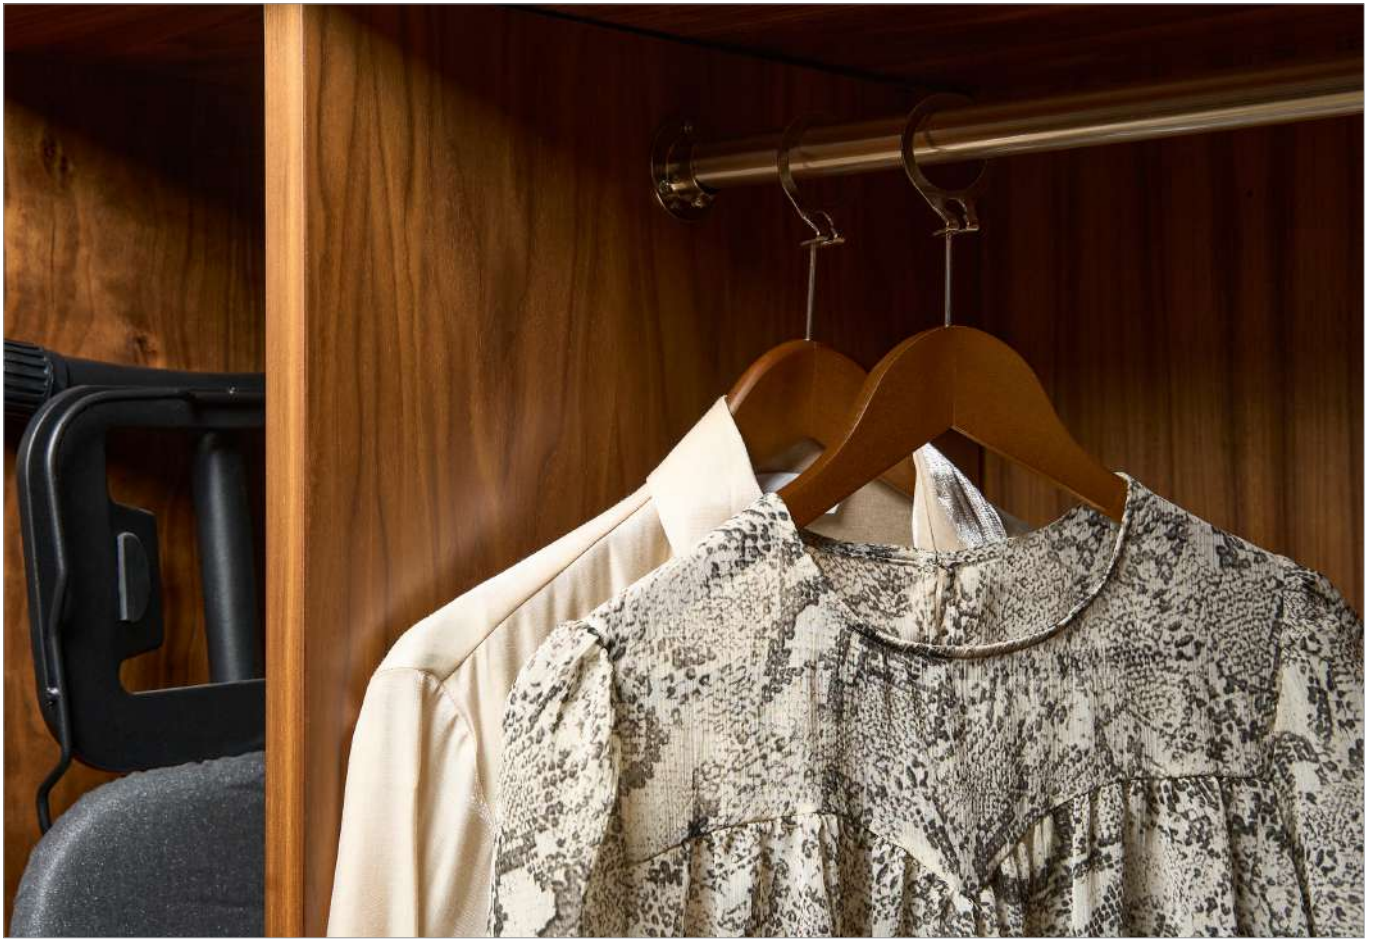

CHELSEA

Guest Hanger with Security Pin

CORBY

Specification

Dark Wood
0.10kg

CHELSEA

Guest Hanger with Security Pin

CORBY

ABOUT THIS PRODUCT

The Chelsea Guest Hanger combines style, sustainability, and security for your hotel rooms. Made from solid wood, this eco-friendly black hanger features a secure pin, ensuring it stays in place. For additional ease, we also offer a security pin ring to keep your hangers securely in guest rooms. With its dark wood finish and practical design, it's the perfect choice for both durability and peace of mind.